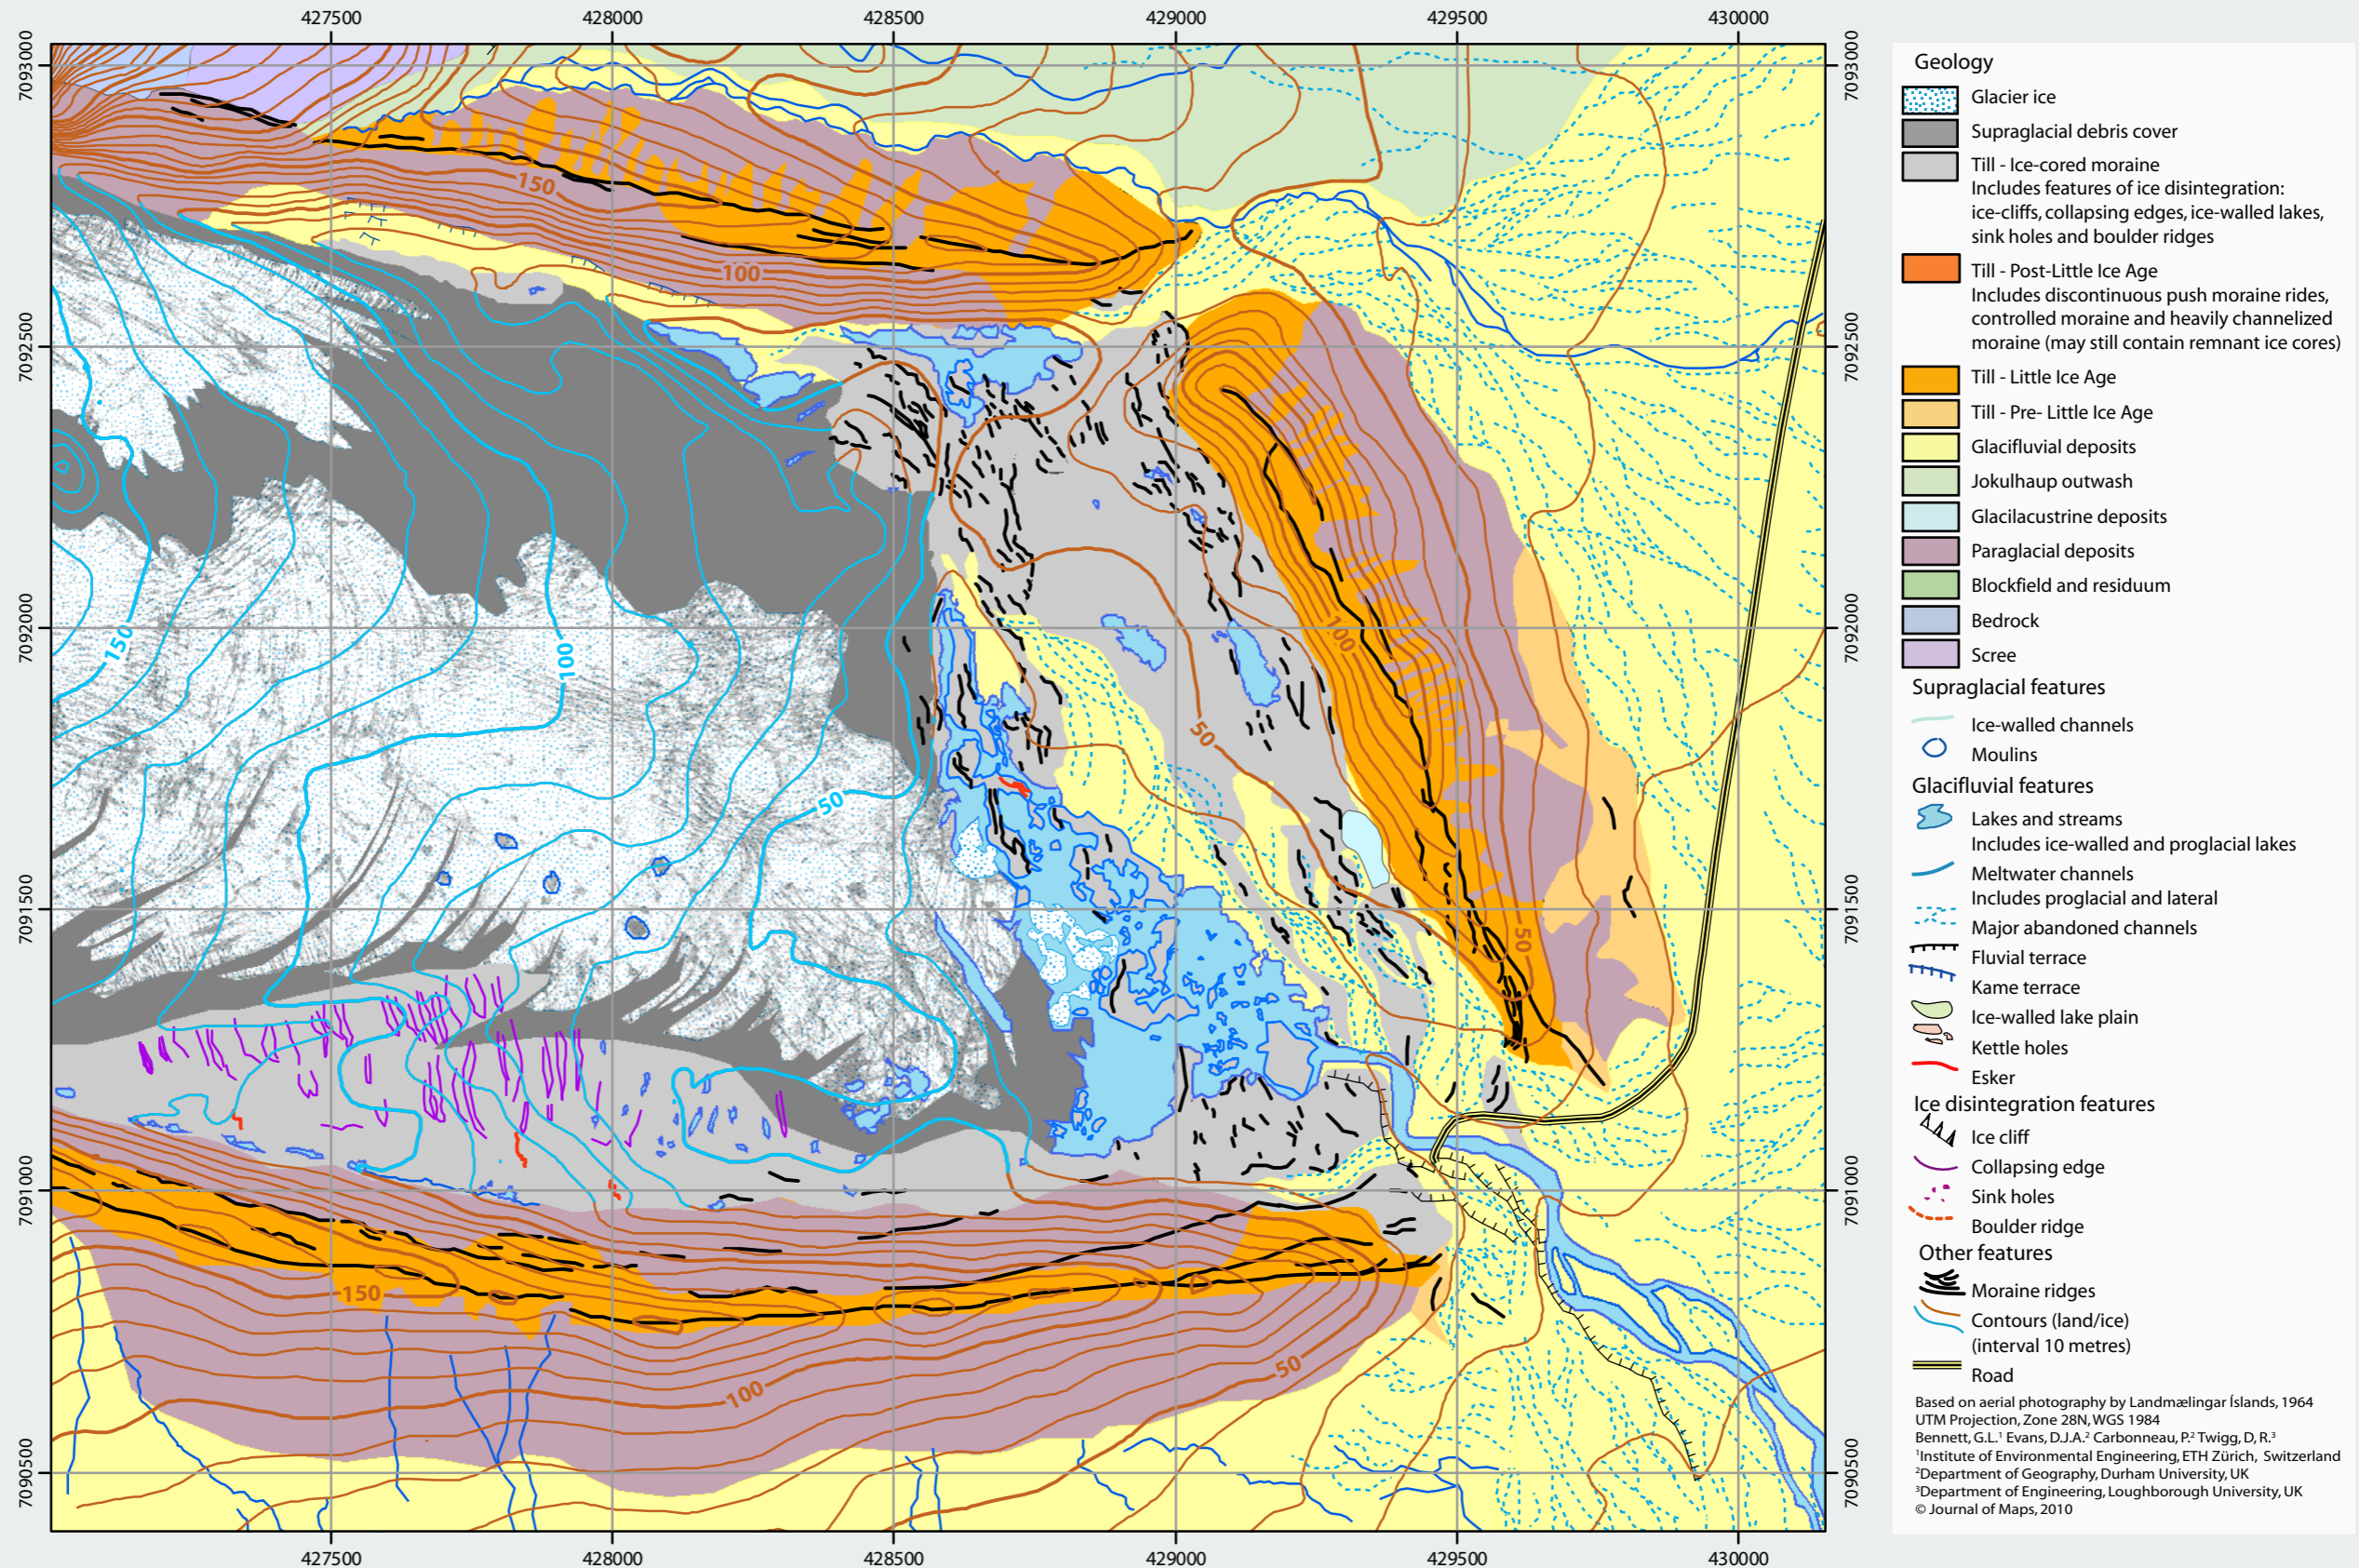

1945

Kvíárjökull, Iceland

1:12,500

Evolution of a debris-charged glacier landsystem

1964

Kvíárjökull, Iceland

1:12,500

Evolution of a debris-charged glacier landsystem

1980

Kvíárjökull, Iceland

1:12,500

Evolution of a debris-charged glacier landsystem

1998

Kvíárjökull, Iceland

1:12,500

Evolution of a debris-charged glacier landsystem

2003

Kvíárjökull, Iceland

1:12,500

Evolution of a debris-charged glacier landsystem