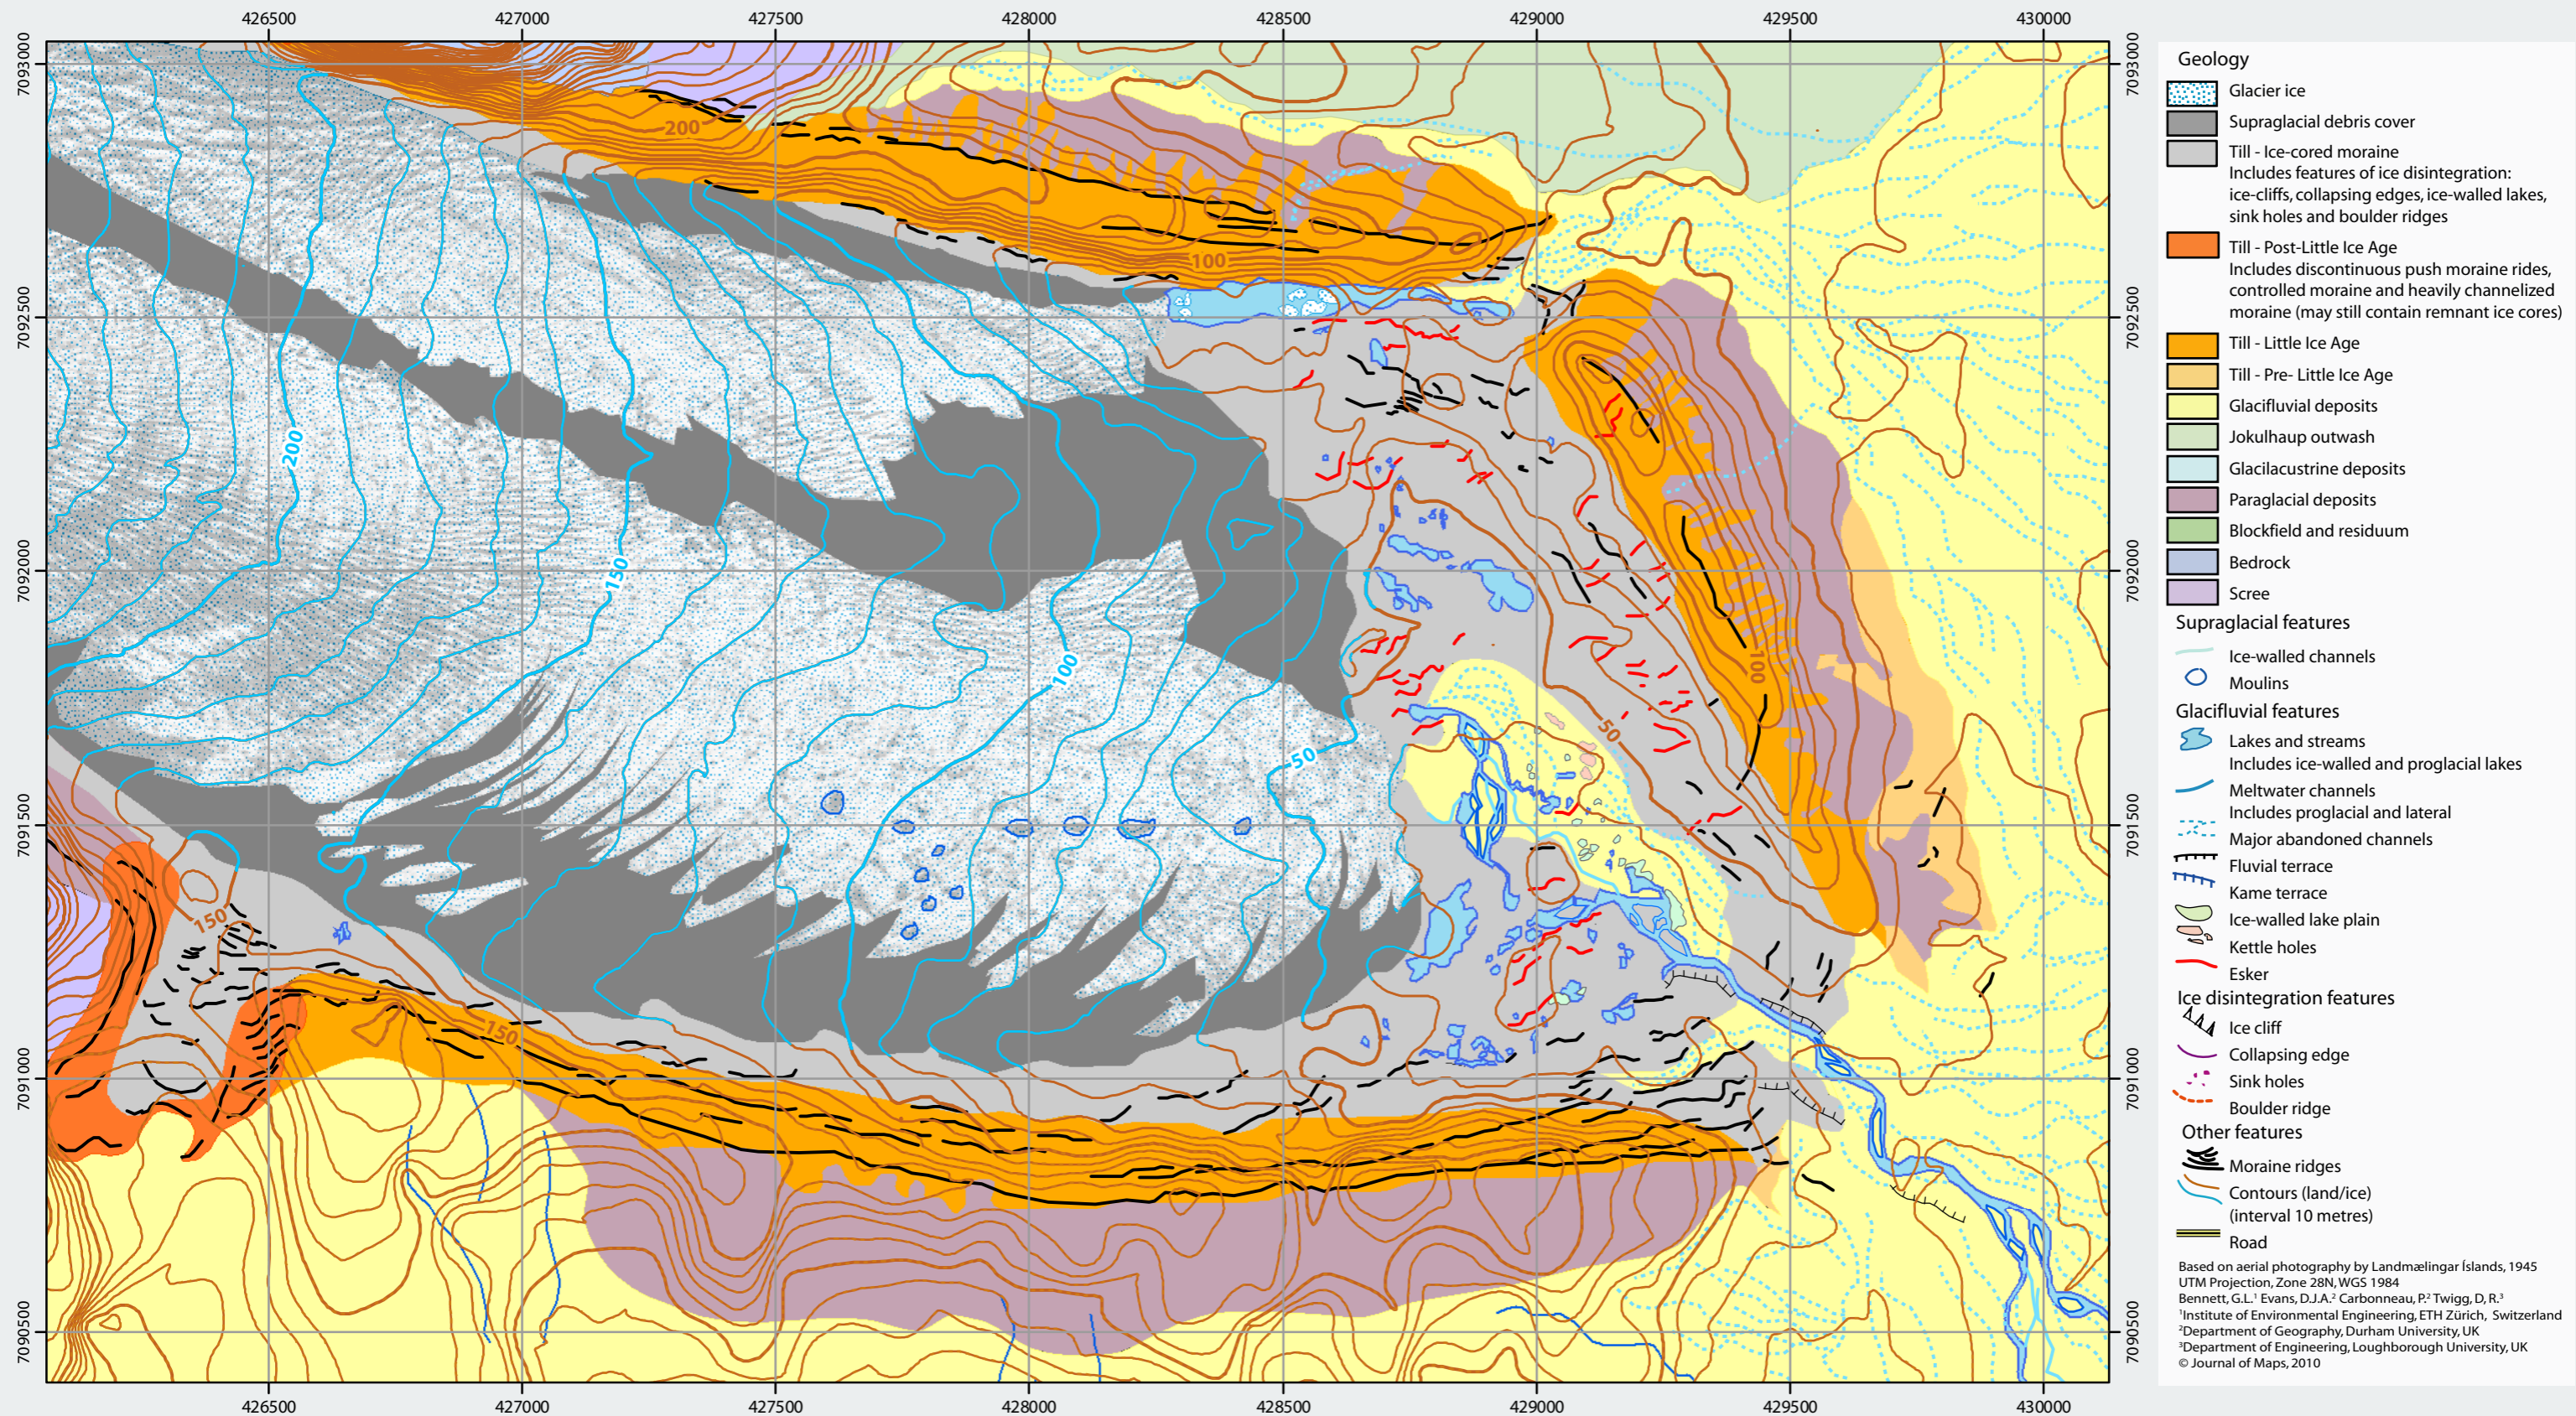

1945

Kvíárjökull, Iceland

1:12,500

Evolution of a debris-charged glacier landsystem

1964

Kvíárjökull, Iceland

1:12,500

Evolution of a debris-charged glacier landsystem

1980

Kvíárjökull, Iceland

1:12,500

Evolution of a debris-charged glacier landsystem

1998

Kvíárjökull, Iceland

1:12,500

Evolution of a debris-charged glacier landsystem

2003

Kvíárjökull, Iceland

1:12,500

Evolution of a debris-charged glacier landsystem