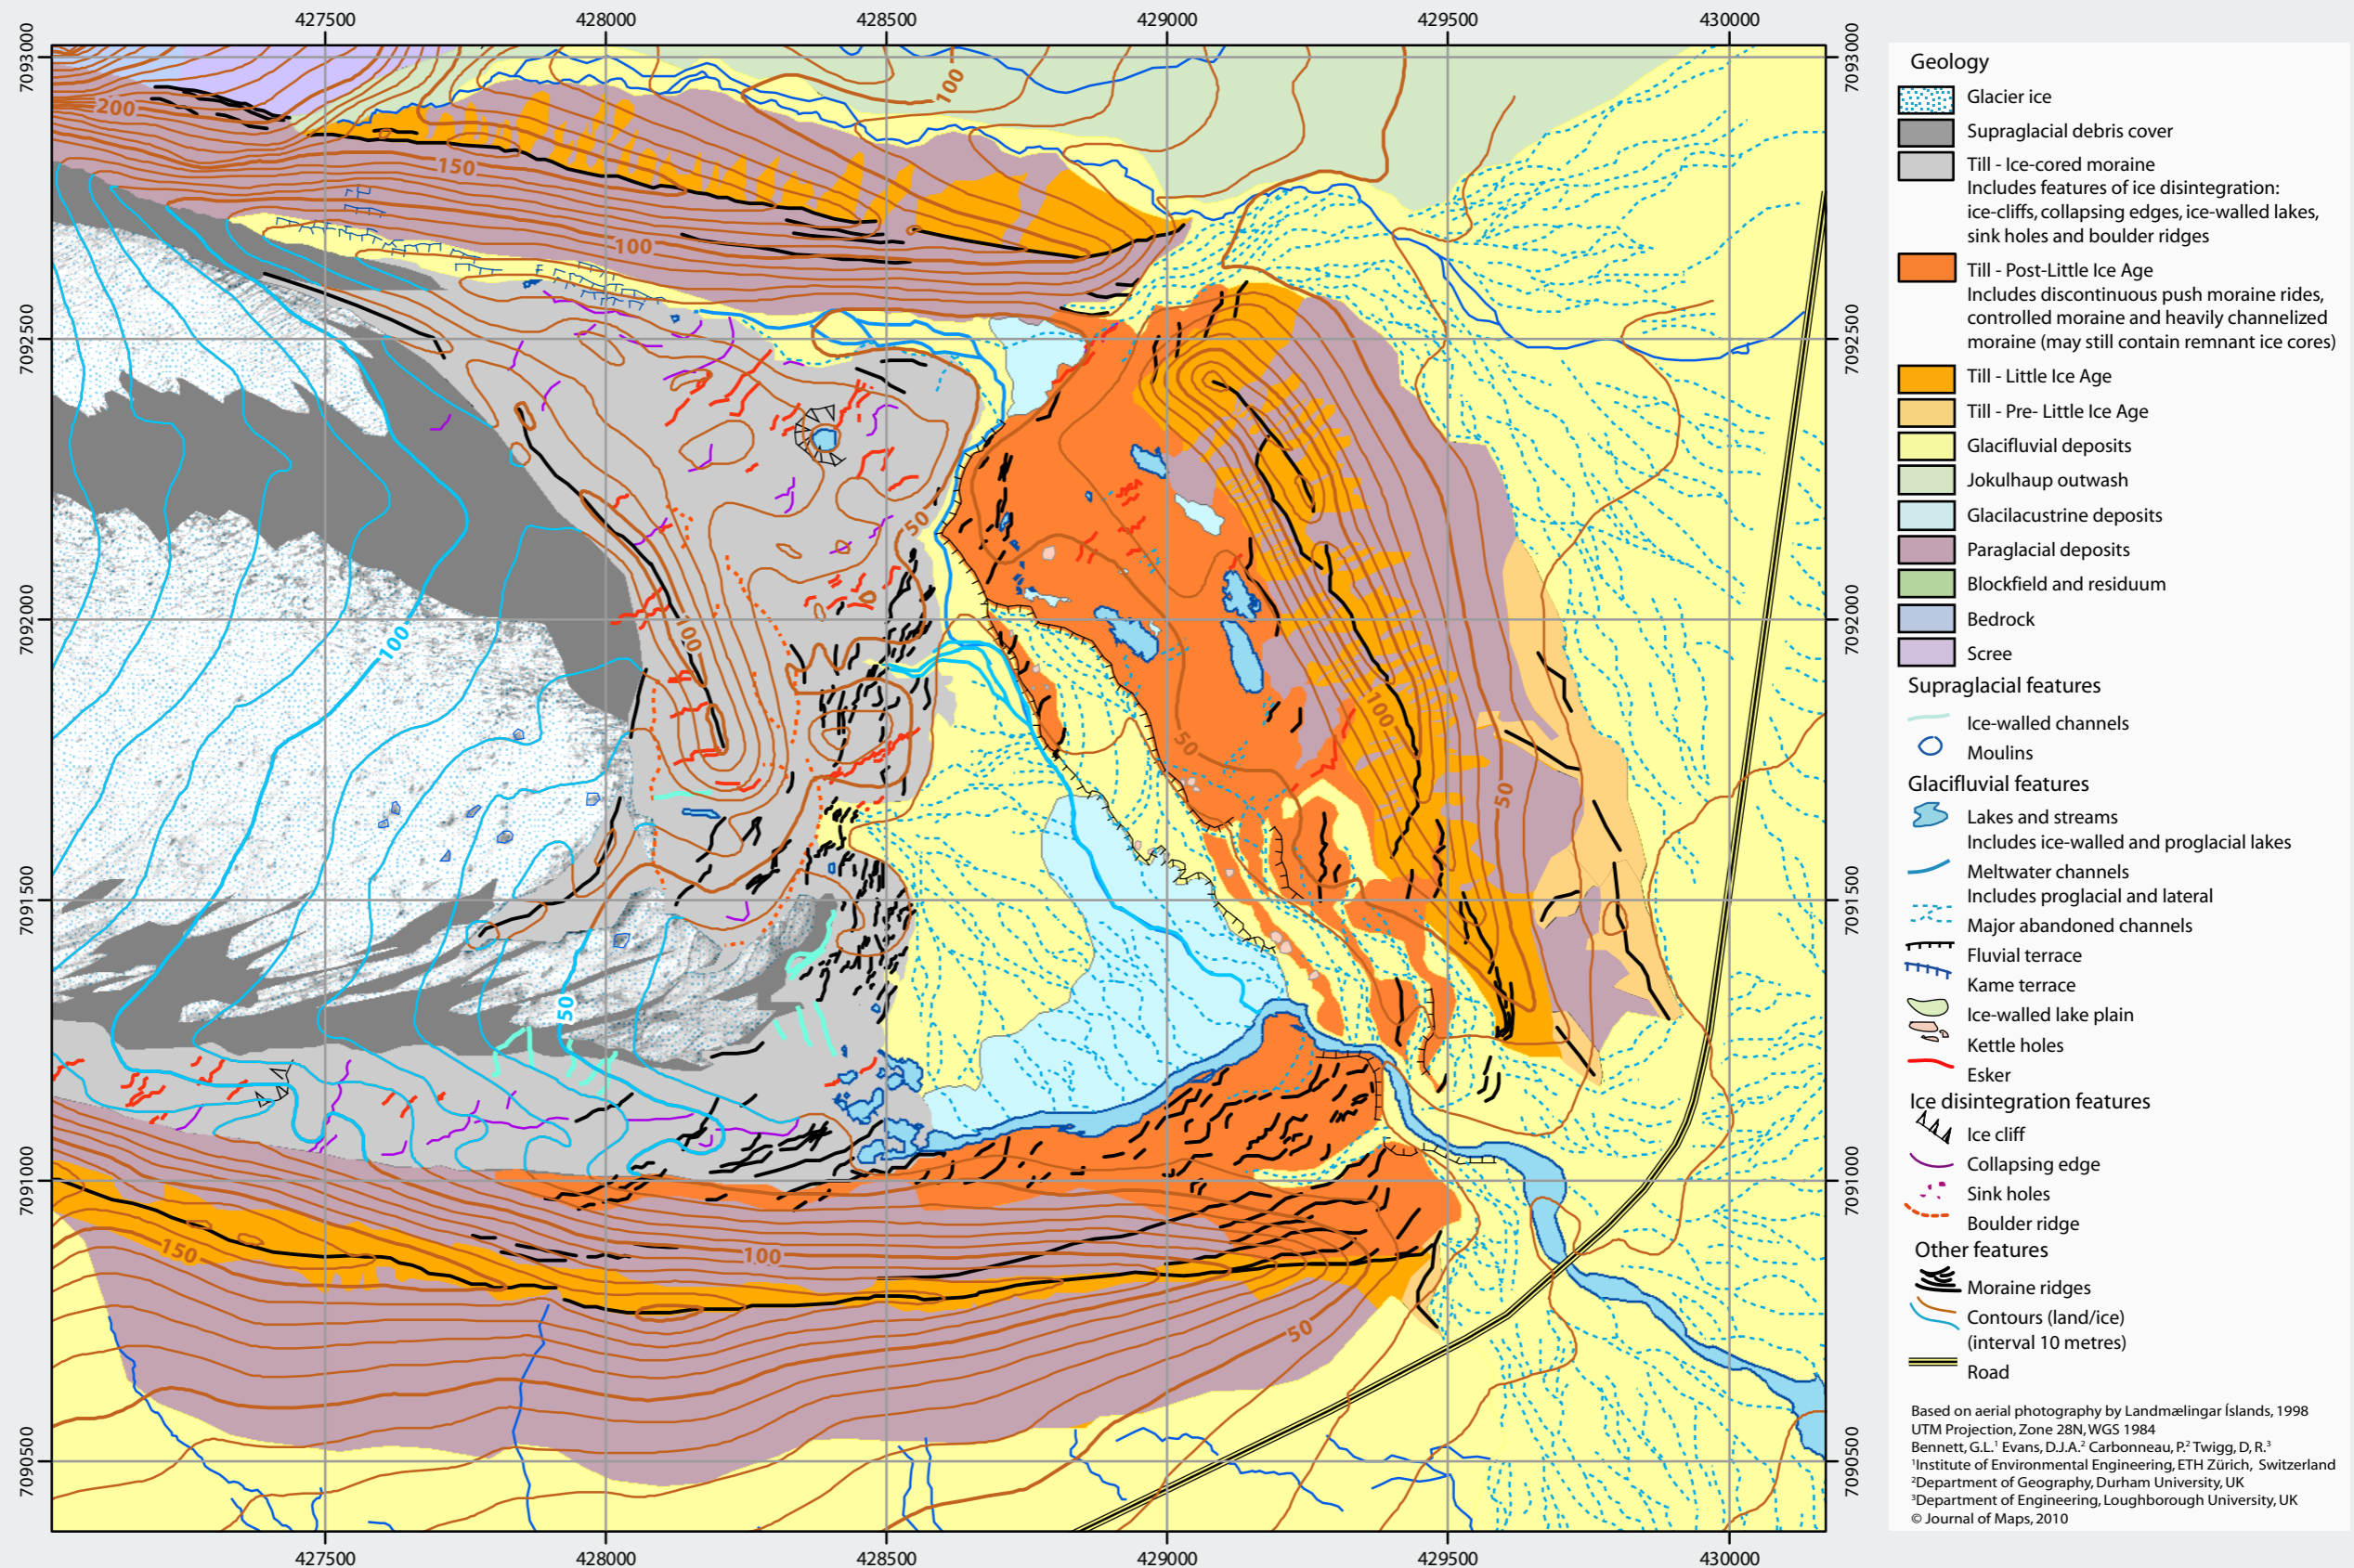

1945

Kvíárjökull, Iceland

1:12,500

Evolution of a debris-charged glacier landsystem

1964

Kvíárjökull, Iceland

1:12,500

Evolution of a debris-charged glacier landsystem

1980

Kvíárjökull, Iceland

1:12,500

Evolution of a debris-charged glacier landsystem

1998

Kvíárjökull, Iceland

1:12,500

Evolution of a debris-charged glacier landsystem

2003

Kvíárjökull, Iceland

1:12,500

Evolution of a debris-charged glacier landsystem