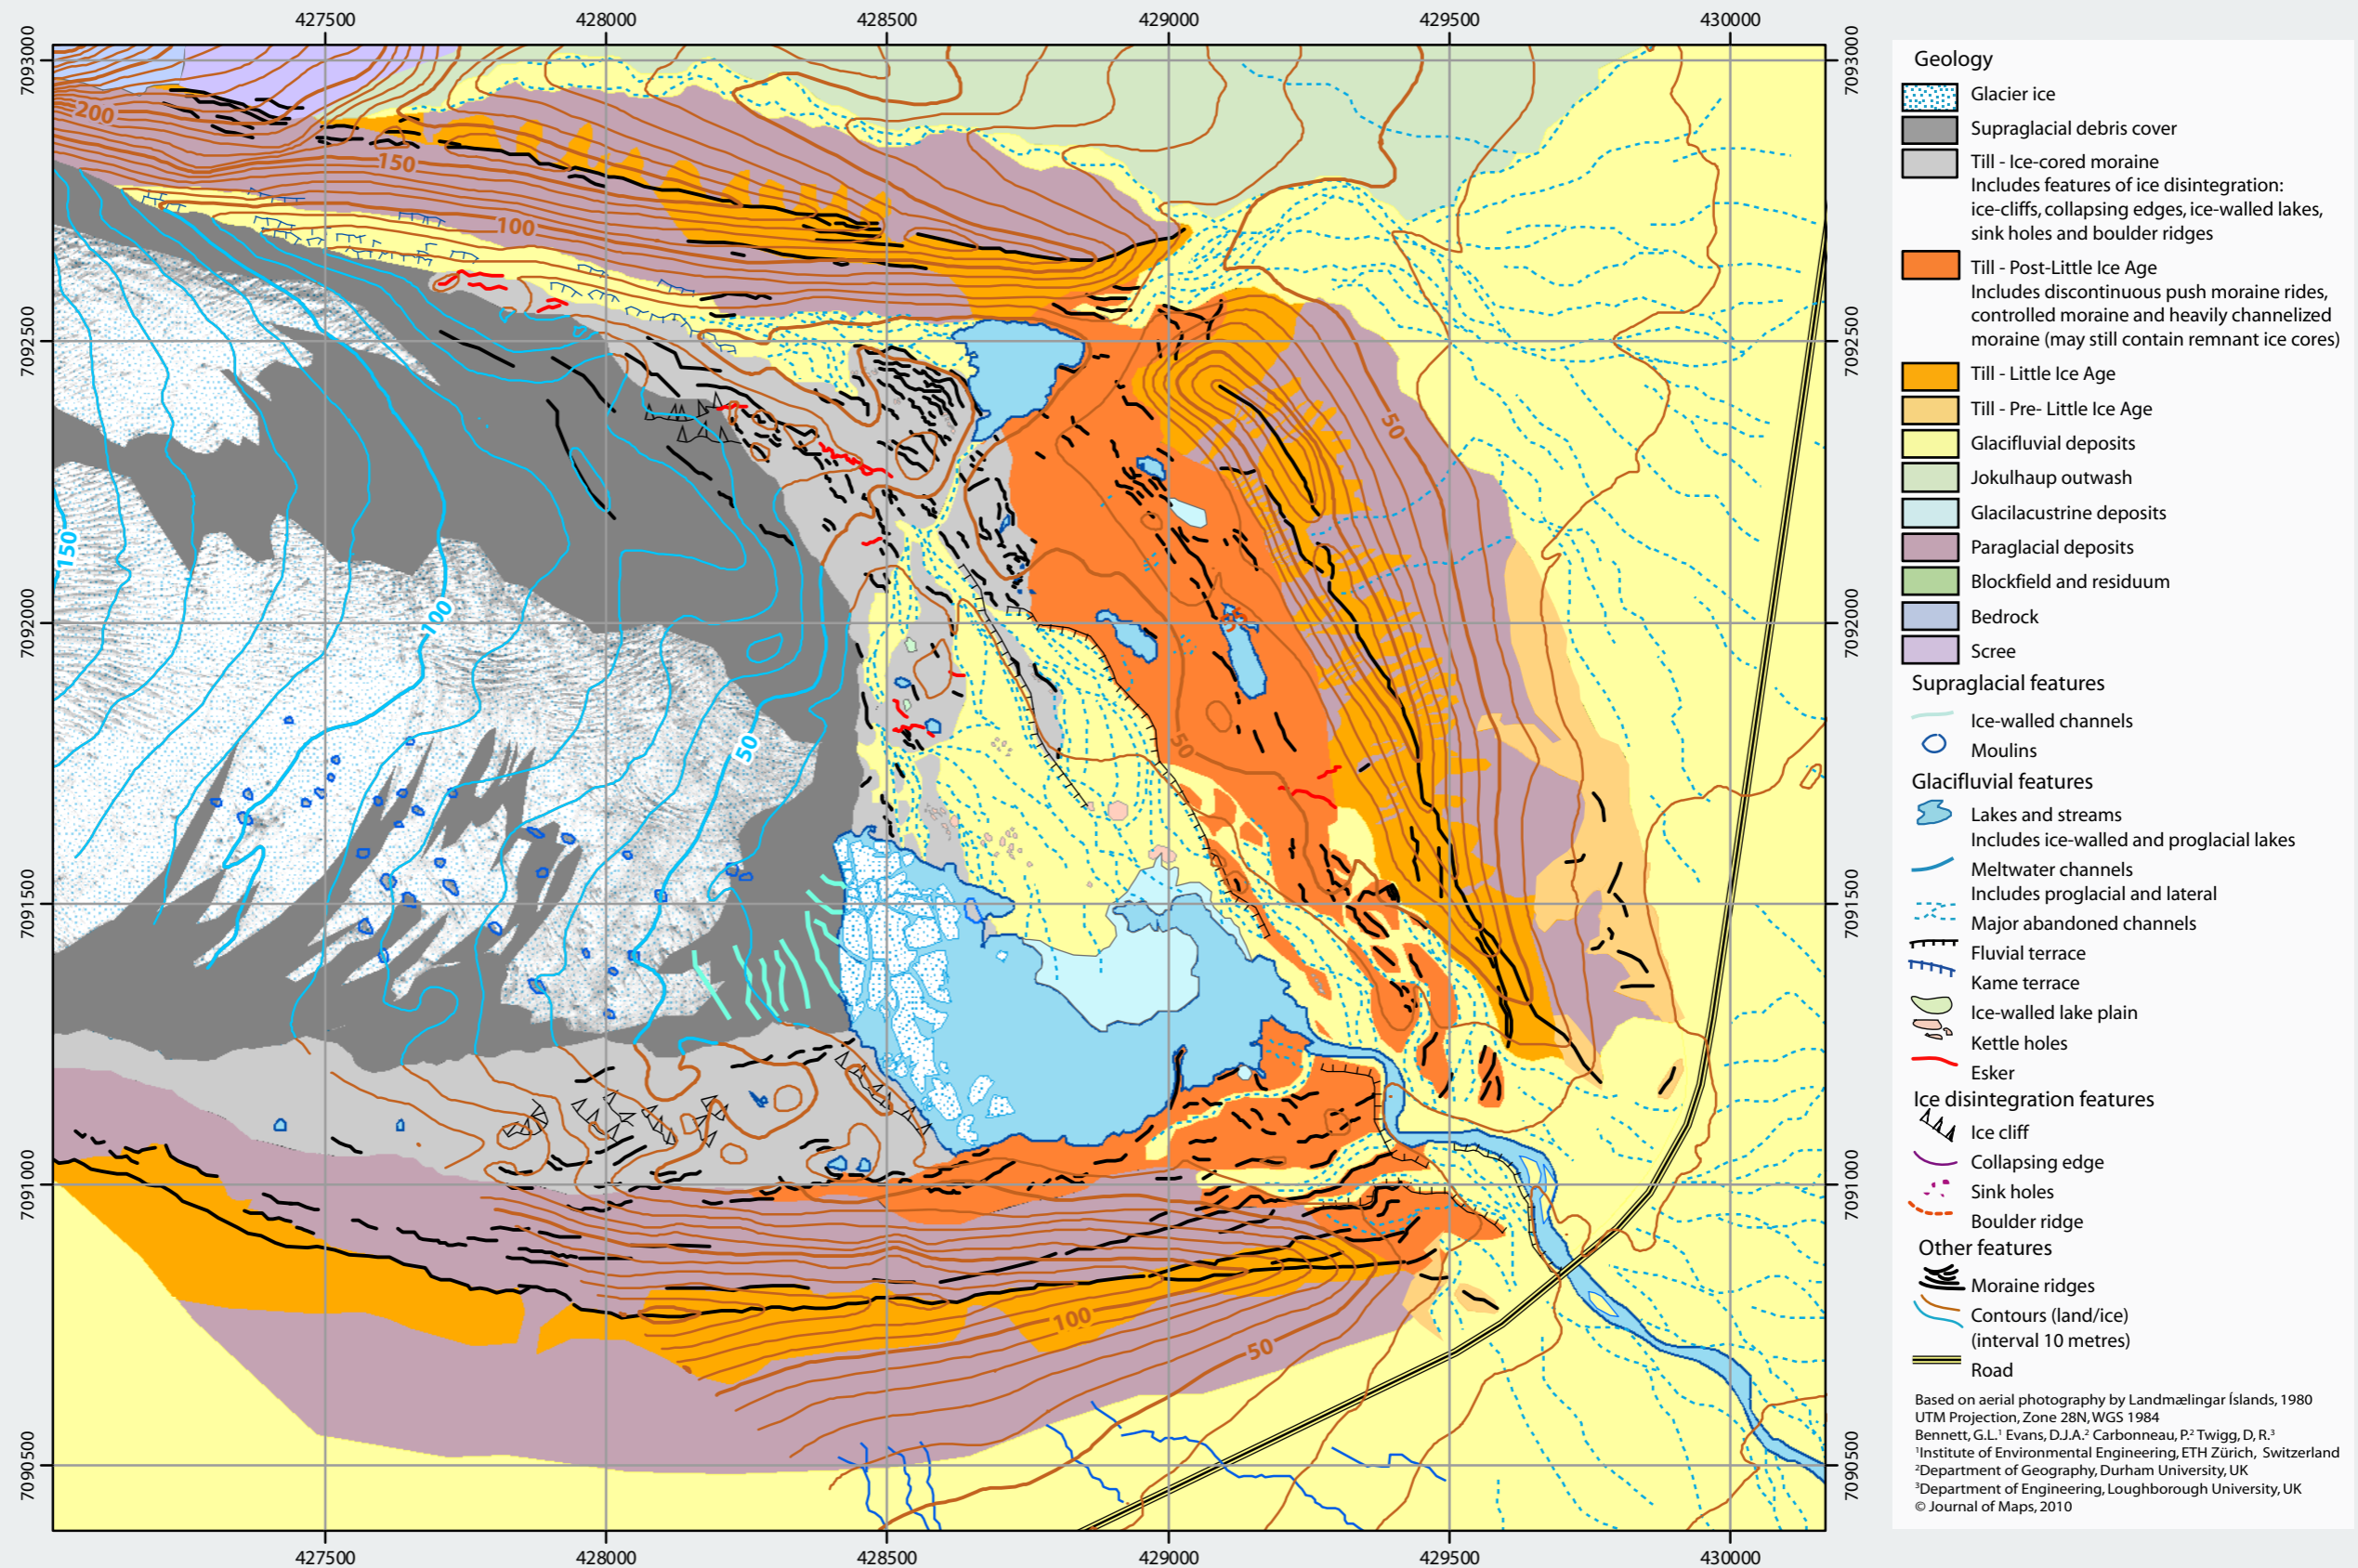

1945

Kvíárjökull, Iceland

1:12,500

Evolution of a debris-charged glacier landsystem

1964

Kvíárjökull, Iceland

1:12,500

Evolution of a debris-charged glacier landsystem

1980

Kvíárjökull, Iceland

1:12,500

Evolution of a debris-charged glacier landsystem

1998

Kvíárjökull, Iceland

1:12,500

Evolution of a debris-charged glacier landsystem

2003

Kvíárjökull, Iceland

1:12,500

Evolution of a debris-charged glacier landsystem